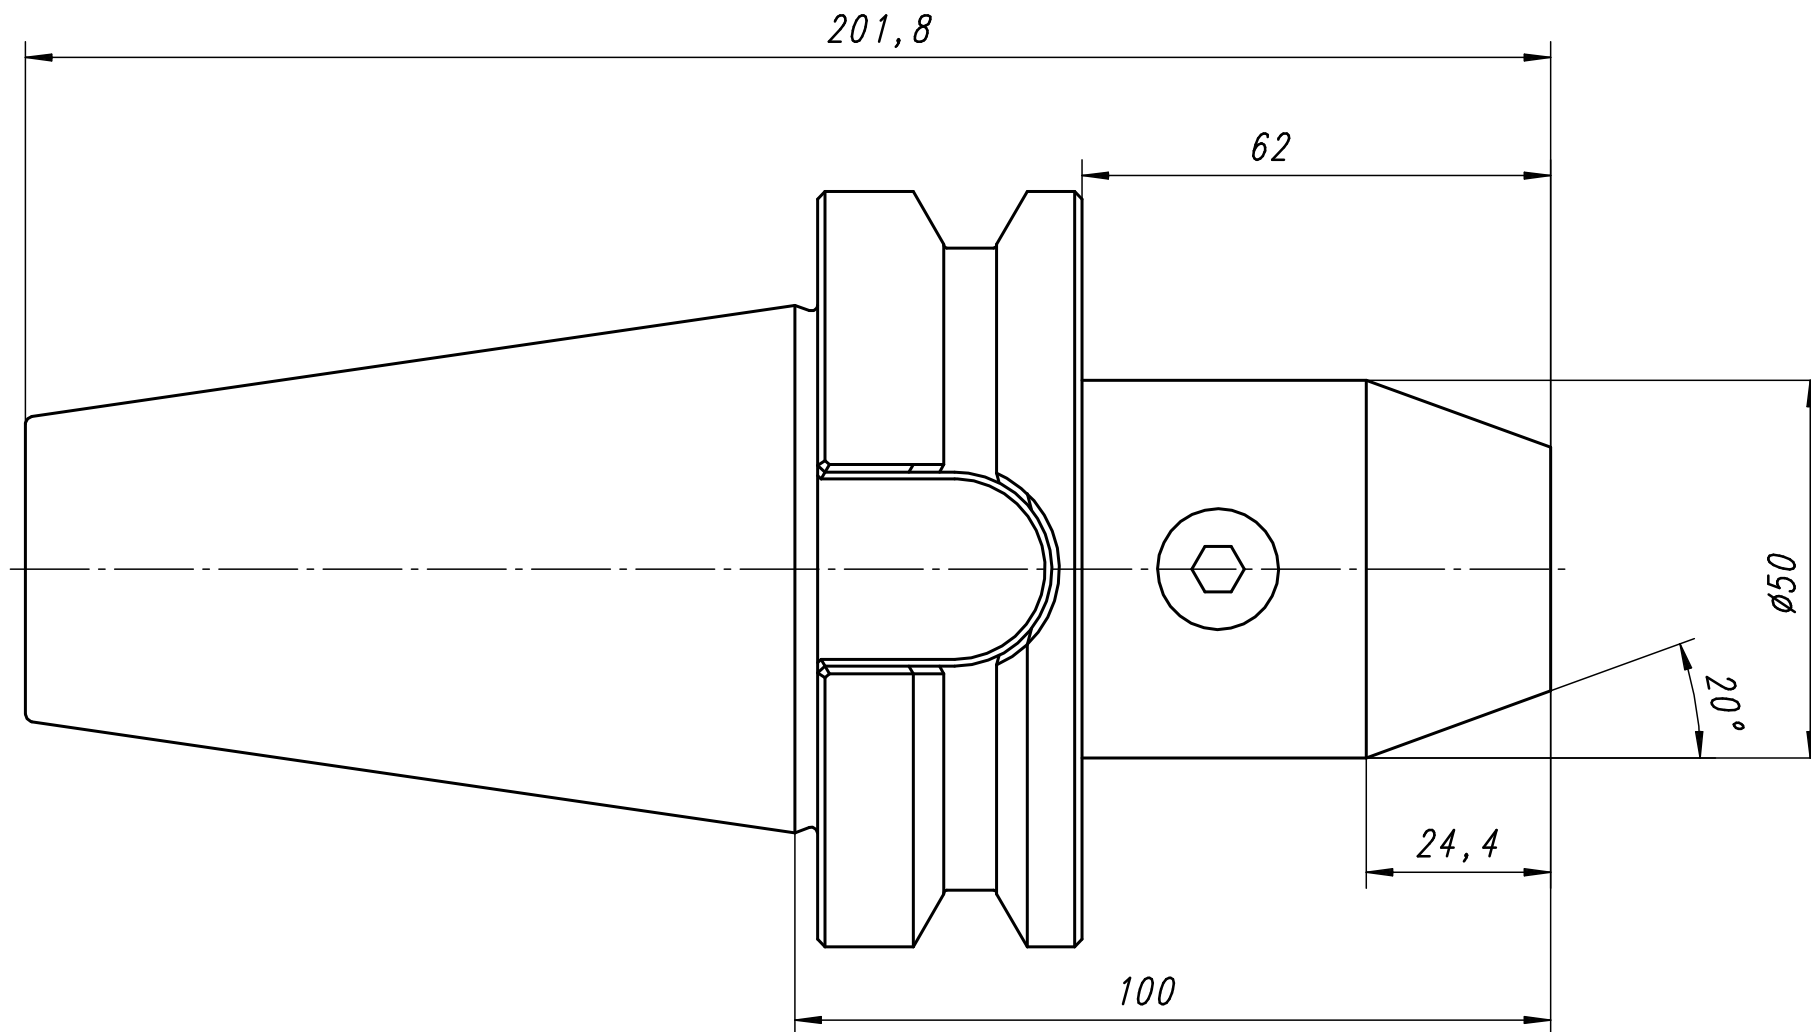

Swiss
Precision
Tools

REGO-FIX®

REGO-FIX AG
Obermattweg 60
4456 Tenniken / Switzerland

Phone +41 61 976 14 66

Fax +41 61 976 14 14

www.rego-fix.com

This is a non controlled copy. All information given herein are subject to change without notice.

The information given herein has been carefully checked and is believed to be correct. REGO-FIX, however, assumes no responsibility or liability for any errors, inaccuracies or omissions that may appear in this drawing.

This document is subject to copyright laws. No part of this document may be reproduced or transmitted in any form or any means, electronic or mechanic, for any purpose, without the express written permission of REGO-FIX

Type: BT50/KBF1-13

Part No.: 2150.50103

Date: 04.09.2007

Scale: 1:1